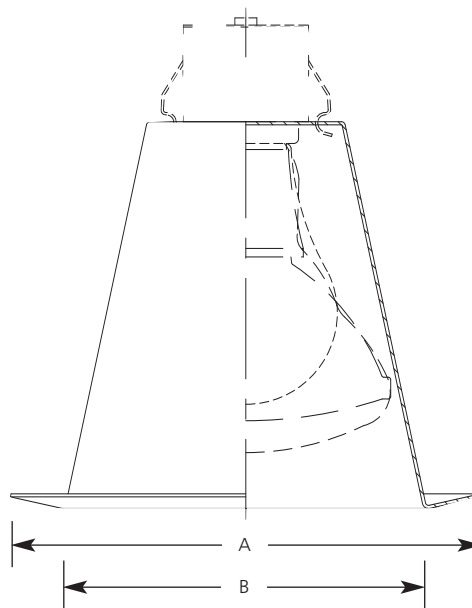

Type _____

-28

P8168

Catalog No.	Finish	Dimensions (Inches)	
	White	A	B
P8168	-28	6-1/8	4-9/16

Lamp Wattage Housing	IC	Non-IC
	P85-AT	50PAR30/65BR30
P85-TG	N/A	75PAR30/85BR30/60A19
P85-FB	N/A	50PAR30/65BR30
P185-TG	N/A	75PAR30/85BR30/60A19

Specifications:

Flange

- Bright white powdered painted integral metal flange

Labels

- UL-CUL damp location listed
- Rated IC and Non-IC

Trim

- All aluminum construction
- Built-in bracket to accept Trim-Lok spring
- Positive upward spring action forces trim to fit snugly against the ceiling
- One-piece construction
- No light leaks around trim flange
- Socket mounts to trim for optimum performance and consistent lamp position