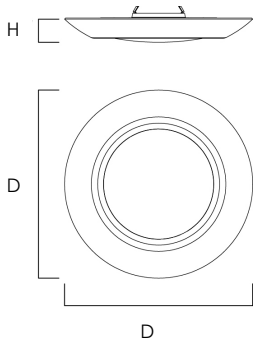

DIVERSE LED 13" | SURFACE MOUNT

57640

- ETL/cETL IP65
- Slim 3/4" extension makes a great substitute for recessed lighting
- Fully dimmable with CL Triac Dimmers
- High powered LED output creates brighter shine
- For residential use only
- Lasts 25 times longer than incandescent
- Approved for use in closets and storage spaces
- Reduces energy consumption and operating costs by up to 80% over incandescent downlights
- Easy to install: Fits all standard 3.25 or 4 J-Box
- Suitable for wet locations such as showers

Job Name : _____
Job Type : _____
Quantity : _____
Comments : _____

PRODUCT DESCRIPTION

This very compact LED flush mount easily installs on any 3.25" octagon box and gives the look of a recessed trim. Constructed of Die Cast Aluminum, the Diverse luminaire is dimmable and also approved for wet locations so it can be used in virtually any ceiling application, including showers.

MEASUREMENTS

DIMENSIONS : 13"W x 0.75"H x 13"L
HANGING WEIGHT : 2.04 lb

LAMPING

INPUT VOLTAGE : 120V
LUMENS : 1850 Rated (1320 Del.)
BULB : (1) 28W PCB LED (Integrated)
DIMMABLE : Triac CL
CRI : 90+
COLOR TEMPERATURE: 3000K