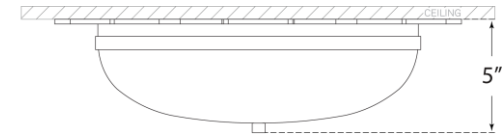

TEAR SHEET

Rachel Large Flush Mount

Item # AH 4030NB-WG

Designer: Alexa Hampton

Height: 5"

Width: 18"

Finishes: GM, NB, PN

Glass Options: WG

Socket: 2 - E26 Keyless

Wattage: 2 - 60 B11

Weight: 12 Pounds

Side View

Bottom View