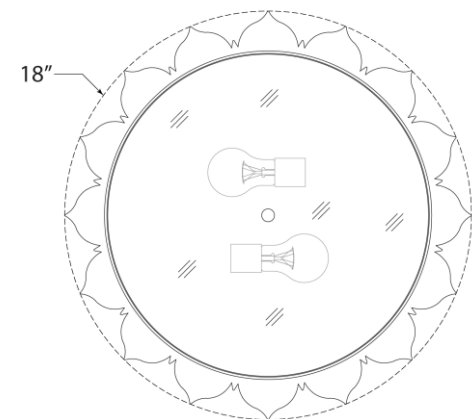

TEAR SHEET

Rachel Large Flush Mount

Item # AH 4030NB-WG

Designer: Alexa Hampton

Height: 5"

Width: 18"

Finishes: GM, NB, PN

Glass Options: WG

Socket: 2 - E26 Keyless

Wattage: 2 - 60 B11

Weight: 12 Pounds

Side View

Bottom View