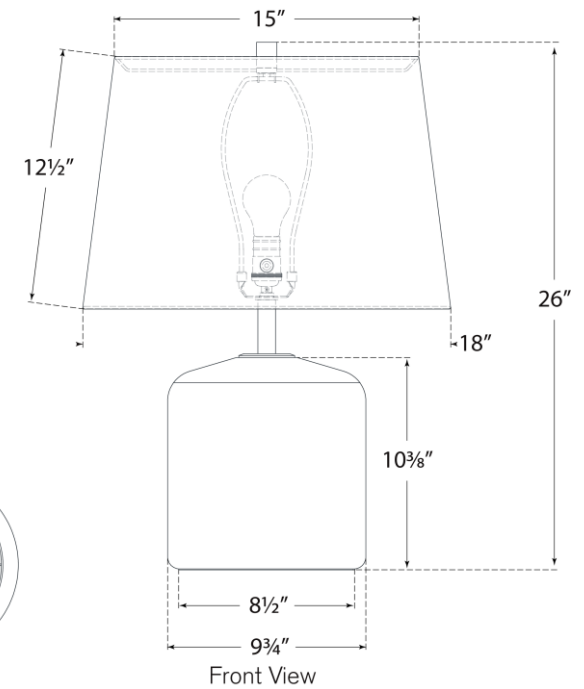

TEAR SHEET

Ruby Medium Table Lamp

Item # AL 3605IVO-L

Designer: Amber Lewis

Height: 26"

Width: 18"

Base: 8.5" Square

Finishes: BLK, IVO, YOX

Shade Treatments: L

Shade Details: 15" x 18" x 12.5" Linen

Socket: E26 Dimmer

Wattage: 15 LED A19

Weight: 13 Pounds

Note: Reactive Ceramic Glazes Will Vary in Color and Texture

Top View

Front View