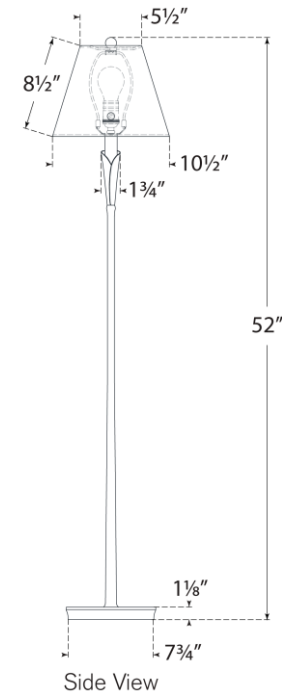

TEAR SHEET

Aiden Accent Floor Lamp

Item # CHA 9501PN-L

Designer: Chapman & Myers

Height: 52"

Width: 10.5"

Base: 7.75" Round

Finishes: AI, GI, PN

Shade Treatments: L

Shade Details: 5.5" x 10.5" x 8.5"

Socket: E26 Dimmer

Wattage: 15 LED A19

Weight: 9 Pounds

Top View