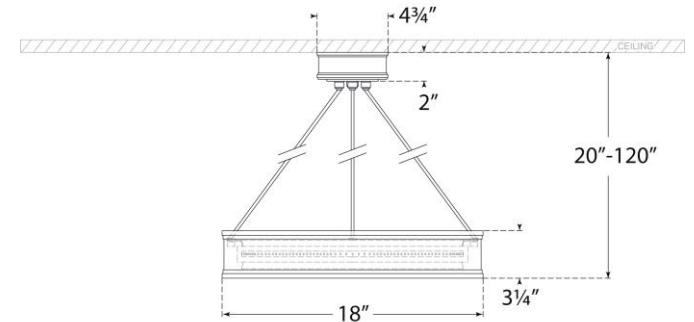

TEAR SHEET

Connery 18" Ring Chandelier

Item # CHC 1612AB

Designer: Chapman & Myers

O/A Height: 15.5" - 120"

Fixture Height: 3.25"

Width: 18"

Canopy: 4.75" Round

Finishes: AB, BZ, PN, WHT

Lightsource: Dedicated LED

Wattage: 28w (2100lm)

Weight: 12 Pounds

Note: Height Not Adjustable After Installation

Front View

Bottom View