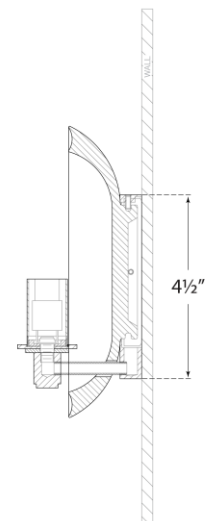

TEAR SHEET

Leeds Small Round Sconce

Item # CS 2605SHG

Designer: Christopher Spitzmiller

Height: 8.25"

Width: 8.25"

Extension: 3.75"

Backplate: 4.5" Round

Finishes: CGD, IVO, OSB, SHG

Socket: E12 Candelabra

Wattage: 40 C11

Weight: 4 Pounds

Note: Reactive Ceramic Glazes Will Vary in Color and Texture

Top View

Front View

Side View