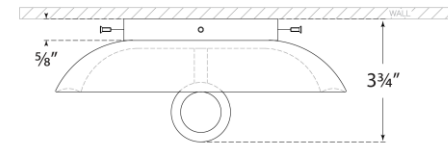

TEAR SHEET

Leeds Small Round Sconce

Item # CS 2605SHG

Designer: Christopher Spitzmiller

Height: 8.25"

Width: 8.25"

Extension: 3.75"

Backplate: 4.5" Round

Finishes: CGD, IVO, OSB, SHG

Socket: E12 Candelabra

Wattage: 40 C11

Weight: 4 Pounds

Note: Reactive Ceramic Glazes Will Vary in Color and Texture

Top View

Front View

Side View