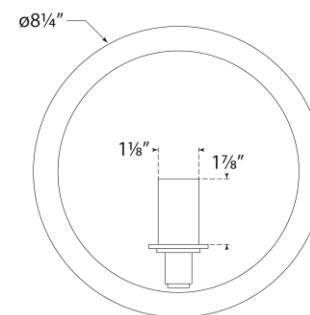

TEAR SHEET

Leeds Small Round Sconce

Item # CS 2605SHG

Designer: Christopher Spitzmiller

Height: 8.25"

Width: 8.25"

Extension: 3.75"

Backplate: 4.5" Round

Finishes: CGD, IVO, OSB, SHG

Socket: E12 Candelabra

Wattage: 40 C11

Weight: 4 Pounds

Note: Reactive Ceramic Glazes Will Vary in Color and Texture

Top View

Front View

Side View