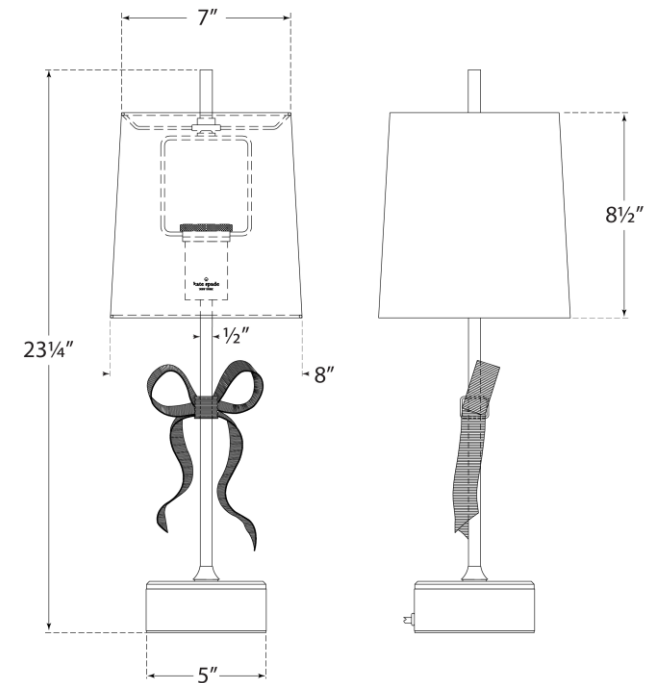

TEAR SHEET

Ellery Gros-Grain Bow Table Lamp

Item # KS 3111SB-BL

Designer: kate spade new york

Height: 22.75"

Width: 8"

Base: 5" Square

Finishes: PN, SB

Shade Treatments: BL, L

Shade Details: 7" x 8" x 8.5" Square

Socket: E26 Keyless w/ Line Switch

Wattage: 60 A19

Weight: 8 Pounds

KS3111