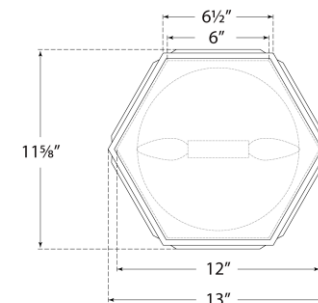

## Bradford Small Hexagonal Flush Mount

Item # KS 4120CRE/SB-FG

Designer: kate spade new york

Height: 4.25"

Width: 13"

Finishes: BLK/SB, BLS/PN, CRE/SB, MIR/PN, MIR/SB

Glass Options: FG

Socket: 2 - E12 Candelabra

Wattage: 2 - 60 B11

Weight: 10 Pounds

Front View

Bottom View