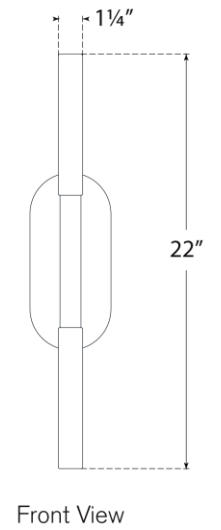

## Rousseau Medium Vanity Sconce

Item # KW 2282AB-EC

Designer: Kelly Wearstler

Height: 22"

Width: 4.25"

Extension: 3"

Backplate: 4.25" x 9.5" Oval

Finishes: AB, BZ, PN

Glass Options: CG, EC, ECG, SG

Lightsource: Dedicated LED

Wattage: 9w (1000lm)

Weight: 6 Pounds

Top View

Side View

Front View