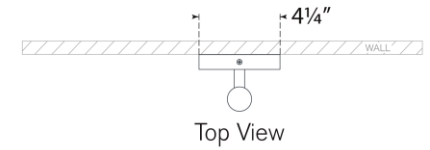

## Rousseau Medium Vanity Sconce

Item # KW 2282AB-EC

Designer: Kelly Wearstler

Height: 22"

Width: 4.25"

Extension: 3"

Backplate: 4.25" x 9.5" Oval

Finishes: AB, BZ, PN

Glass Options: CG, EC, ECG, SG

Lightsource: Dedicated LED

Wattage: 9w (1000lm)

Weight: 6 Pounds

Top View

Side View

Front View