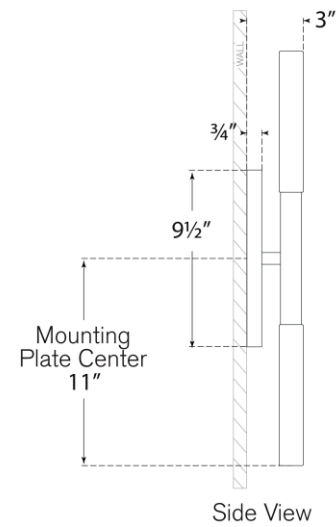

## Rousseau Medium Vanity Sconce

Item # KW 2282AB-EC

Designer: Kelly Wearstler

Height: 22"

Width: 4.25"

Extension: 3"

Backplate: 4.25" x 9.5" Oval

Finishes: AB, BZ, PN

Glass Options: CG, EC, ECG, SG

Lightsource: Dedicated LED

Wattage: 9w (1000lm)

Weight: 6 Pounds

Top View

Side View

Front View