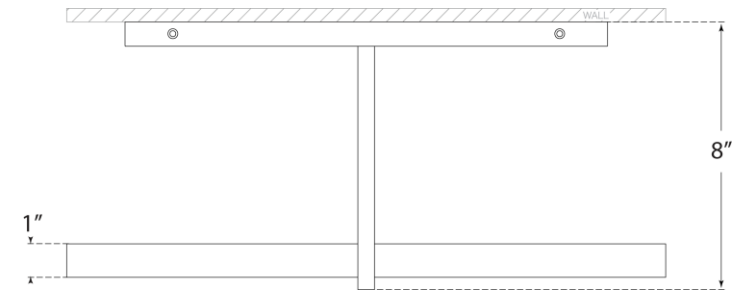

TEAR SHEET

Axis 18" Picture Light

Item # KW 2733AB

Designer: Kelly Wearstler

Height: 3"

Width: 18"

Extension: 8"

Backplate: 3" x 14.5" Rectangle

Finishes: AB, BZ, PN

Lightsource: Dedicated LED

Wattage: 15w (1200lm)

Weight: 4 Pounds

Top View

Front View