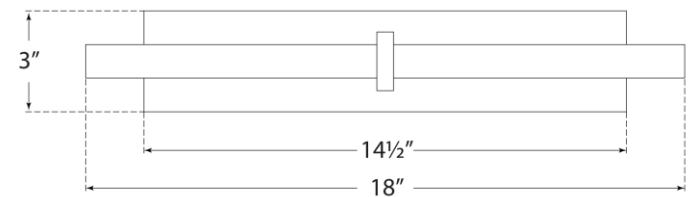

TEAR SHEET

Axis 18" Picture Light

Item # KW 2733AB

Designer: Kelly Wearstler

Height: 3"

Width: 18"

Extension: 8"

Backplate: 3" x 14.5" Rectangle

Finishes: AB, BZ, PN

Lightsource: Dedicated LED

Wattage: 15w (1200lm)

Weight: 4 Pounds

Top View

Front View