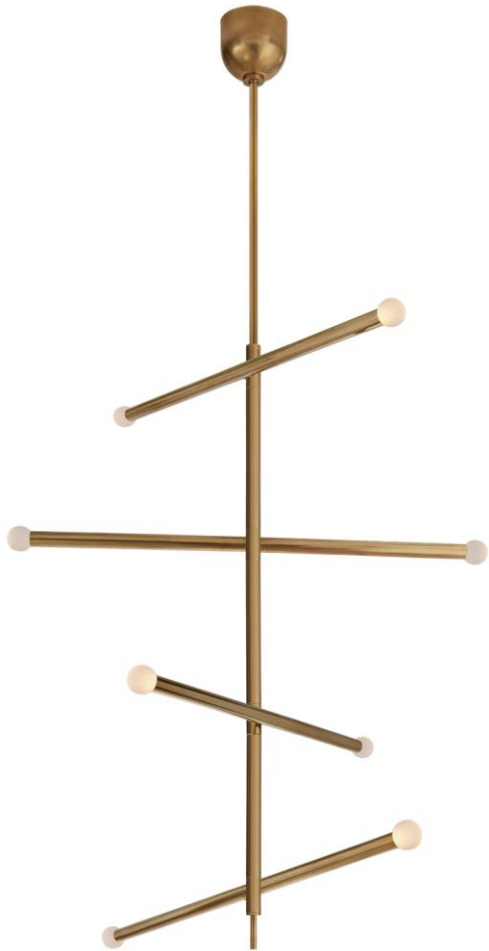

TEAR SHEET

Rousseau Large Articulating Chandelier

Item # KW 5593AB-ECG

Designer: Kelly Wearstler

O/A Height: 85"

Fixture Height: 47.5"

Min. Custom Height: 65"

Width: 3" - 36.25"

Canopy: 5" Round

Finishes: AB, BZ, PN

Glass Options: CG, EC, ECG, SG

Lightsource: Dedicated LED

Wattage: 35w (4200lm)

Weight: 22 Pounds

Note: Custom Height Available