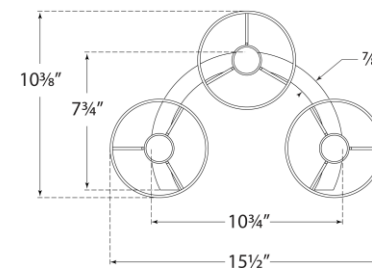

## Aimee Floor Lamp

Item # SK 1550PN-L

Designer: Suzanne Kasler

Height: 67.75"

Width: 15.5"

Base: 7.75" x 10.75" Semi-Circle

Finishes: BZ/HAB, PN

Shade Treatments: L

Shade Details: 5.5" x 5.5" x 10.5"

Socket: 3 - E26 Keyless w/ Foot Switch

Wattage: 3 - 60 T10

Weight: 18 Pounds

Top View

Front View