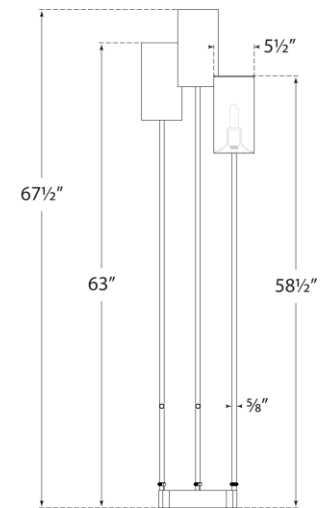

## Aimee Floor Lamp

Item # SK 1550PN-L

Designer: Suzanne Kasler

Height: 67.75"

Width: 15.5"

Base: 7.75" x 10.75" Semi-Circle

Finishes: BZ/HAB, PN

Shade Treatments: L

Shade Details: 5.5" x 5.5" x 10.5"

Socket: 3 - E26 Keyless w/ Foot Switch

Wattage: 3 - 60 T10

Weight: 18 Pounds

Top View

Front View