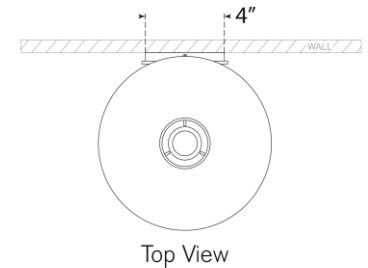

TEAR SHEET

Hackney Single Sconce

Item # SP 2022PN-L

Designer: J. Randall Powers

Height: 14"

Width: 9"

Extension: 9.25"

Backplate: 4" Round

Finishes: AN, BZ, HAB, PN

Shade Treatments: L

Shade Details: 2.5" x 9" X 5"

Socket: E12 Candelabra

Wattage: 40 B11

Weight: 3 Pounds

Note: Requires Smaller Outlet Box

Top View

Side View

Front View