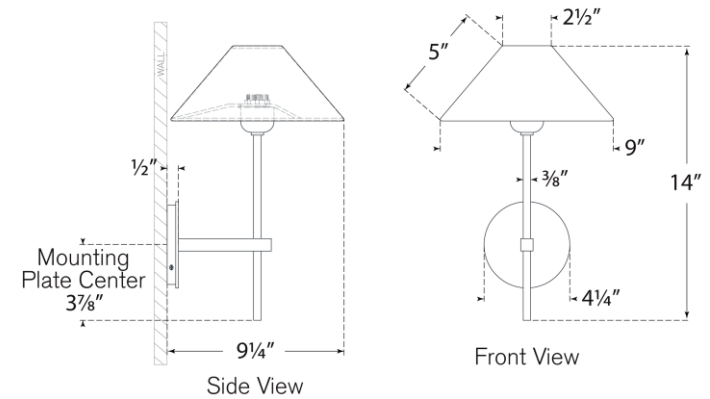

TEAR SHEET

Hackney Single Sconce

Item # SP 2022PN-L

Designer: J. Randall Powers

Height: 14"

Width: 9"

Extension: 9.25"

Backplate: 4" Round

Finishes: AN, BZ, HAB, PN

Shade Treatments: L

Shade Details: 2.5" x 9" X 5"

Socket: E12 Candelabra

Wattage: 40 B11

Weight: 3 Pounds

Note: Requires Smaller Outlet Box

Top View

Side View

Front View