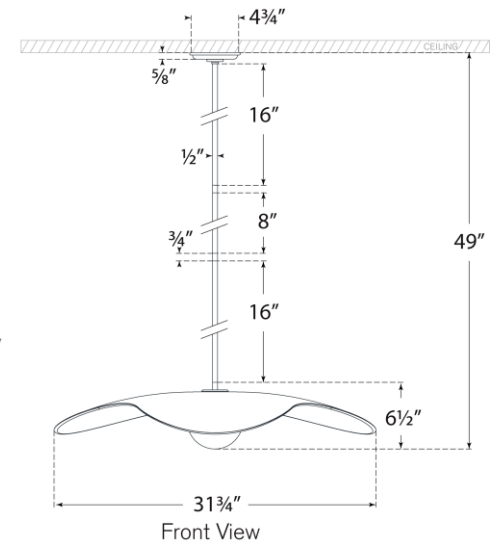

## Mahalo 35" Tri Pendant

Item # WS 5048PN-NO

Designer: Windsor Smith

O/A Height: 49"

Fixture Height: 6.5"

Min. Custom Height: 15.5"

Width: 31.75"

Canopy: 4.75" Round

Finishes: BZ, HAB, PN

Glass Options: WG

Lightsource: Dedicated LED

Wattage: 6w (700lm)

Weight: 8 Pounds

Note: UL Only | Custom Height Available

22.5° Max

Bottom View

Front View