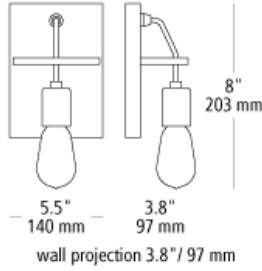

tae wall

DESCRIPTION

The Tae wall light by LBL Lighting marries industrial and modern all at once. With exposed hanging bulbs and facilitating unadorned lines the Tae Bath bar is sure to make a bold statement in any bathroom space. Completing the modern yet industrial look is a sleek Black finish accentuated by contemporary Aged Brass colored sockets. This unique bath bar is available in a 3-Light and 5-Light and is one of three in the Tae family, simply search Tae Wall to find its closest relatives. The Tae wall light is compatible with any Medium Base lamp allowing for seamless lamp replacement. Available with or without lamp. E26 medium base socket 60w max. LED version includes (1) 3.5 watt 350 delivered lumens 90CRI 2700K LED ST19. Dimmable with a low-voltage electronic dimmer. 120v. ADA compliant.

WEIGHT

1-1.5lb / 0.45-0.68kg ±

tae wall

tae wall

ORDERING INFORMATION

model	finish	lamp
WS1080	BLAB black/aged brass	No Lamp
		LED927 E26 LED ST19 3.5W 90 CRI 2700K 120V

FIXTURE TYPE: _____

JOB NAME: _____