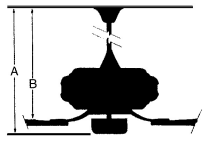

Cap for Non-Light Use (Incl.)

Image File Name: F903L-GM/MBK.jpg

MEASUREMENTS

Blade Finish:	Reversible Blades:		
	No		
Blade Material:	Slope:		
ABS	Yes		
Blade Sweep:	No. of Blades:	Blade Pitch:	Hanging Weight:
64"	4	VARIABLE	19.93
Downrod 1:	Downrod 1 Outside Dia:	Downrod 2:	Downrod 2 Outside Dia:
6	.75		
Ceiling to Lowest Point: (Dim A)	Ceiling to Blade (Dim B)	Lead Wire:	Motor Size:
16.0	10.75	80	DC 123x30mm