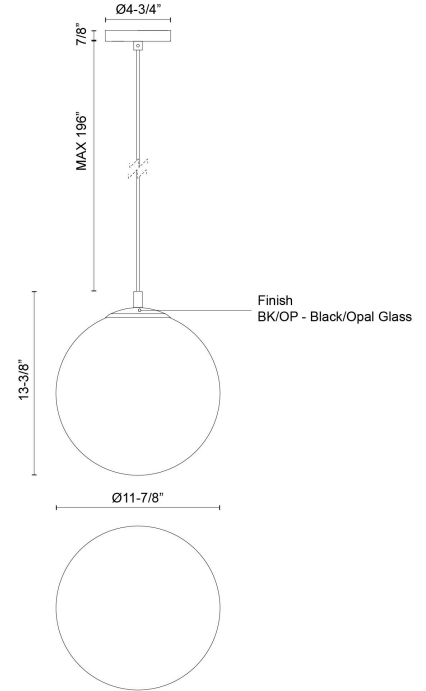

Marco 12-in (196-in Wire) Pendant

Model	Bulbs (not included)	Wattage (or equivalent)
PD34612 PD34612-BK/OP	1 x E26	60W

The Marco collection offers a refined simplicity with its opal glass globe, creating a soft and welcoming ambiance. Subtle black cord and canopy details enhance its minimalist design, ensuring a clean and modern look. Perfectly timeless, Marco adds understated elegance to any space it graces.

SPECIFICATION DETAILS

Fixture Dimensions	D11-7/8" x H13-3/8"
Canopy Dimensions	D4-3/4" x H7/8"
Minimum Hang Height	18"
Location	Dry
Glass Details	Opal Glass
Illumination Direction	Omni-directional
Light Source/Life	Socket
Material	Steel, Glass
Slopped Ceiling Adaptable	Yes
Shade Details	Opal Glass Shade
Wire Length	196"
Wire Style	Black Wire
Compliance	UL Certified: Yes