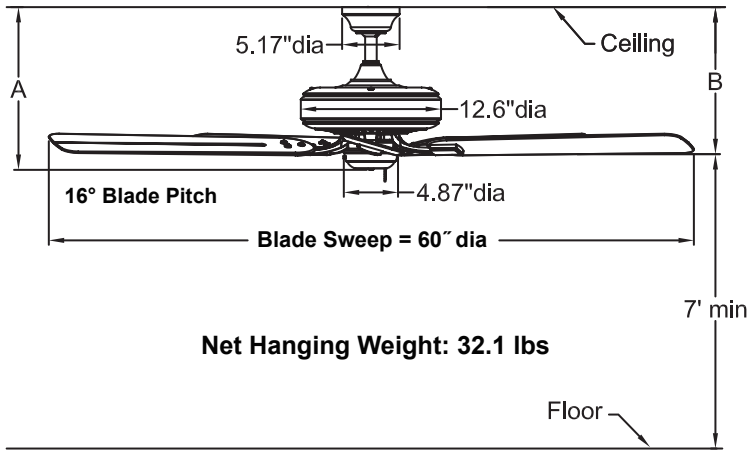

EDGEWOOD® SERIES

TF971 Deluxe Wet Location Fan**

| | A | B |
|--------------------|--------|--------|
| Fan w/4.5" downrod | 14.62" | 13.22" |
| Fan w/12" downrod | 22.12" | 20.72" |
| Fan w/18" downrod | 28.12" | 26.72" |
| Fan w/24" downrod | 34.12" | 32.72" |
| Fan w/36" downrod | 46.12" | 44.72" |
| Fan w/48" downrod | 58.12" | 56.72" |
| Fan w/60" downrod | 70.12" | 68.72" |
| Fan w/72" downrod | 82.12" | 80.72" |